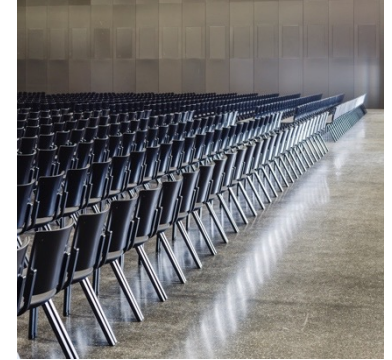

Messehallen