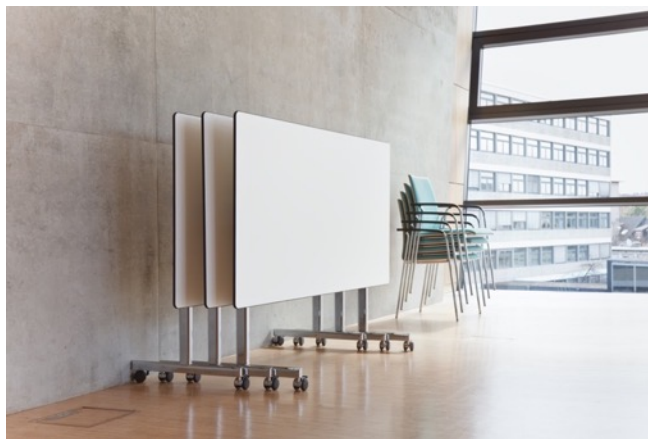

ray table

ray table flex

sleight | sleight ultralight

torino

trust

BRUNNER | HÔTELLERIE ET RESTAURATION

© Wolfgang Stahr

4more