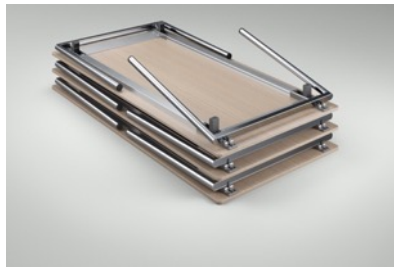

ray table

ray table flex

sleight | sleight ultralight

torino

trust

BRUNNER | HÔTELLERIE ET RESTAURATION

© Wolfgang Stahr

4more